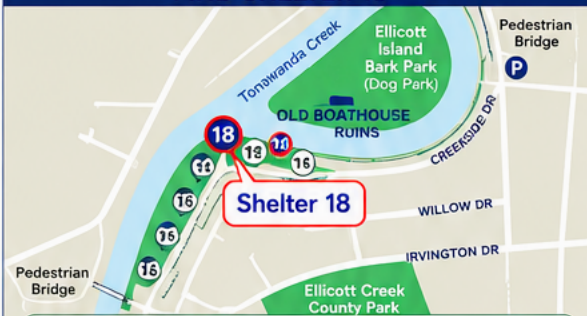

2026 WNYGIS Summer Social

Connect. Relax. Explore.

THURSDAY
June 25, 2026

5:00 PM – 9:00 PM
Rain or Shine

SHELTER 18
1 Ellicott Creek Drive
Tonawanda, NY 14150

Join WNYGIS members, family, friends, and colleagues for an evening of food, networking, and outdoor fun at beautiful Ellicott Creek Park.

Grilled Food

Refreshments
& Desserts

Family
Friendly

Scenic
Trails

Wildlife
Viewing

Creekside
Setting

*Explore nature, enjoy the scenery, and connect with
the WNY GIS community!*

FIND SHELTER 18

Shelter 18 Location
1 Ellicott Creek Drive
Tonawanda, NY 14150
WGS84: 43.029590, -78.829171